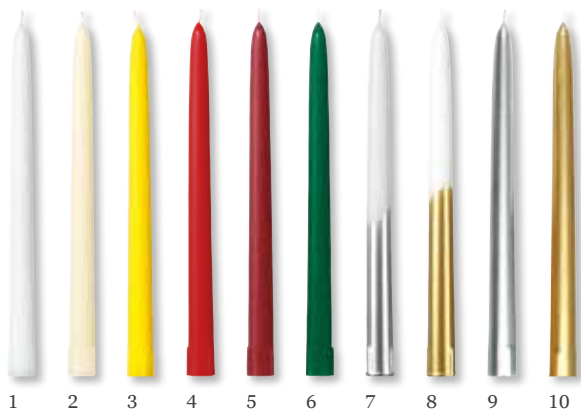

Antique Candles 260 x 22 mm, coloured through, 6,5h

(10 x 10)

1 2 3 4 5 6 7 8 9 10

- 1 266505 White
- 2 266659 Champagne
- 3 266536 Yellow
- 4 266512 Red
- 5 266529 Bordeaux
- 6 266543 Dark green
- 7 266314 White/Silver
- 8 266307 White/Gold
- 9 180338 Silver/dipped
- 10 180337 Gold/dipped