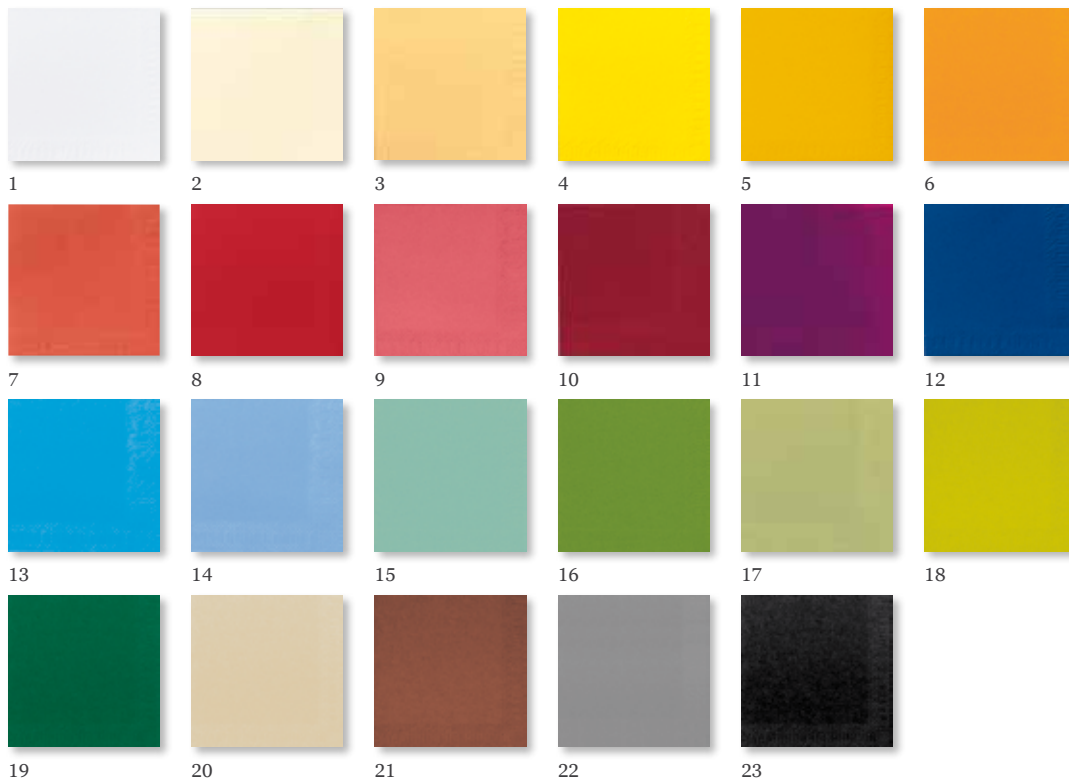

Tissue Napkins, 33 x 33 cm, uni colour*