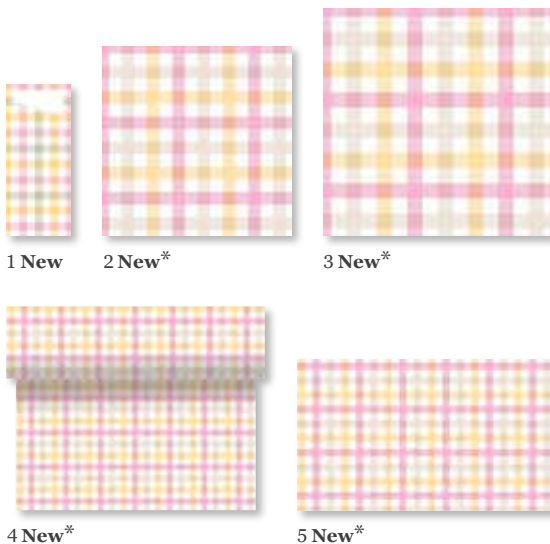

Check Pink

New

- 1 163270 Duni Sacchetto® Tissue, 8,5 x 20 cm, Napkin White (5 x 100)
- 2 163289 Tissue Napkin, 3-ply, 33 x 33 cm (10 x 50)
- 163278 Tissue Napkin, 3-ply, 33 x 33 cm (4 x 250)
- 3 163252 Dunilin® Napkin, 40 x 40 cm (12 x 50)
- 4 163384 Dunicel® Tête-à-Tête, 0,4 x 24 m (4 x 1)
- 5 163368 Dunicel® Slipcover, 84 x 84 cm (5 x 20)

Matching products

- 6 163406 Refill Switch & Shine, Kiwi, 30h (2 x 6)
- 7 159504 Filled Candle Glass Switch & Shine, "Solid" Champagne, 30h (4 x 3)
- 8 161130 Candle Glass Bolzano, Coral pink, 89 x 85 mm, 37h (4 x 3)