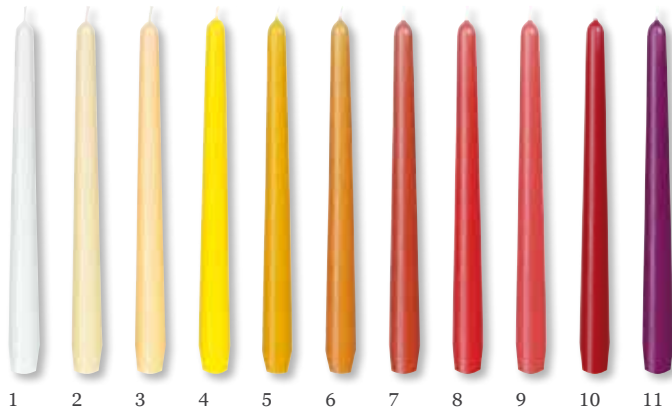

1 2 3 4 5 6 7 8 9 10 11