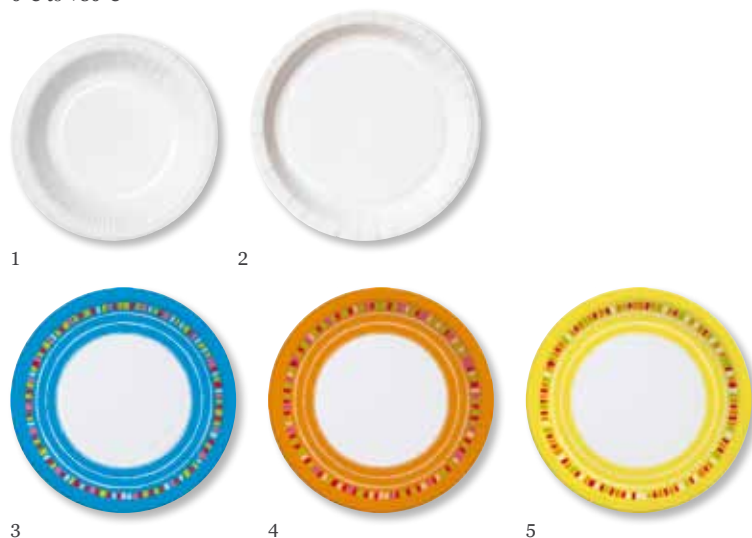

Paper Plates

0°C to +80°C

1

2

3

4

5