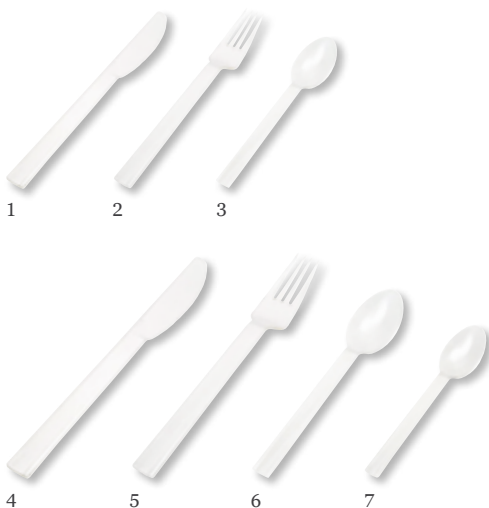

Cutlery Victoria

(PS) -4°C to +80°C

1. 1 **159725** Knife, transparent, 170 mm (20 x 50)
2. 2 **159726** Fork, transparent, 170 mm (20 x 50)
3. 3 **159727** Spoon, transparent, 170 mm (20 x 50)
4. 4 **154863** Knife, transparent, 190 mm (10 x 50)
5. 4 **154864** Knife, transparent, 190 mm (1 x 1000)
6. 5 **154866** Fork, transparent, 190 mm (10 x 50)
7. 5 **154865** Fork, transparent, 190 mm (1 x 1000)
8. 6 **154867** Spoon, transparent, 190 mm (10 x 50)
9. 6 **154868** Spoon, transparent, 190 mm (1 x 1000)
10. 7 **154870** Dessert Spoon, transparent, 160 mm (10 x 50)
11. 7 **154869** Dessert Spoon, transparent, 160 mm (1 x 1000)