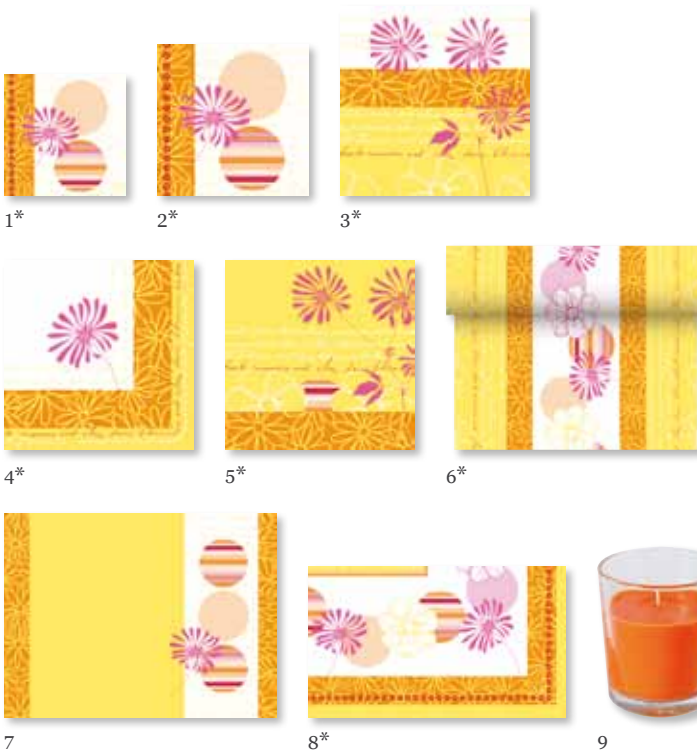

Matching product

- 9 **161137** Candle Glass Fiesta, Champagne,
110 x 98 mm, 40h,
for indoor & outdoor use (12 x 1)

Summertime

Enjoy the sunny days outdoors with our Duni range of products.

Summer Story Orange